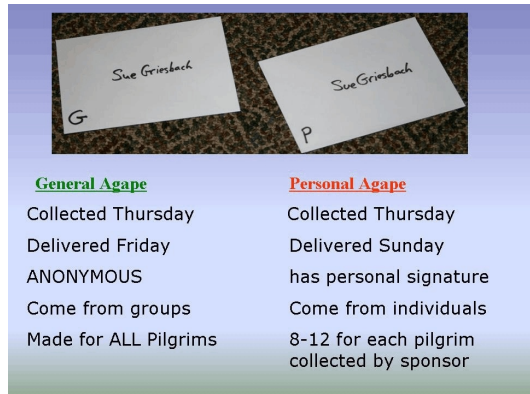

### November 8-11, 2007

This page last updated October 11, 2007

[www.flywithchrist.org](http://www.flywithchrist.org)

Delmarva Walk to Emmaus is changing the way we do Agape Letters for the Pilgrims.

Please **alphabetize** letters before turning them in. Send ALL Agape Letters to Send Off on Thursday.

Any Agape Letter that does not have a large **G** or **P** will be put into the pilgrim's packet and delivered on Sunday afternoon.

For more detailed information about Agape Letters, check out the **SLIDE SHOW TUTORIAL** on [www.flywithchrist.org](http://www.flywithchrist.org)